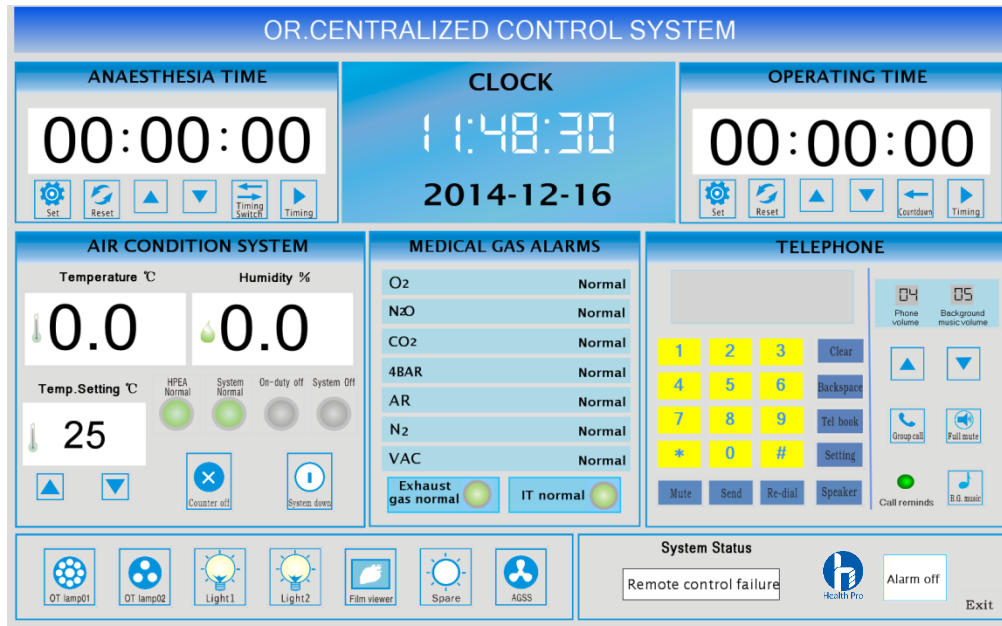

Control Panel (touch screen)

Model: HP-OR-TCPT

- Clock
- Timer
- Gas alarm
- Intercom / Telephone
- Temperature control / Humidity display
- Light control

27" LED HD screen

These five systems constitute the Information Monitoring of the operating room. Every part could be displayed independently by the menu option buttons, in addition to the clock timing system, the rest of the monitoring system are connected by a computer via RS232 port to the underlying hardware interface, by the hardware with computer real-time and high-speed communication, data exchanged to the underlying input/output control electronic components.